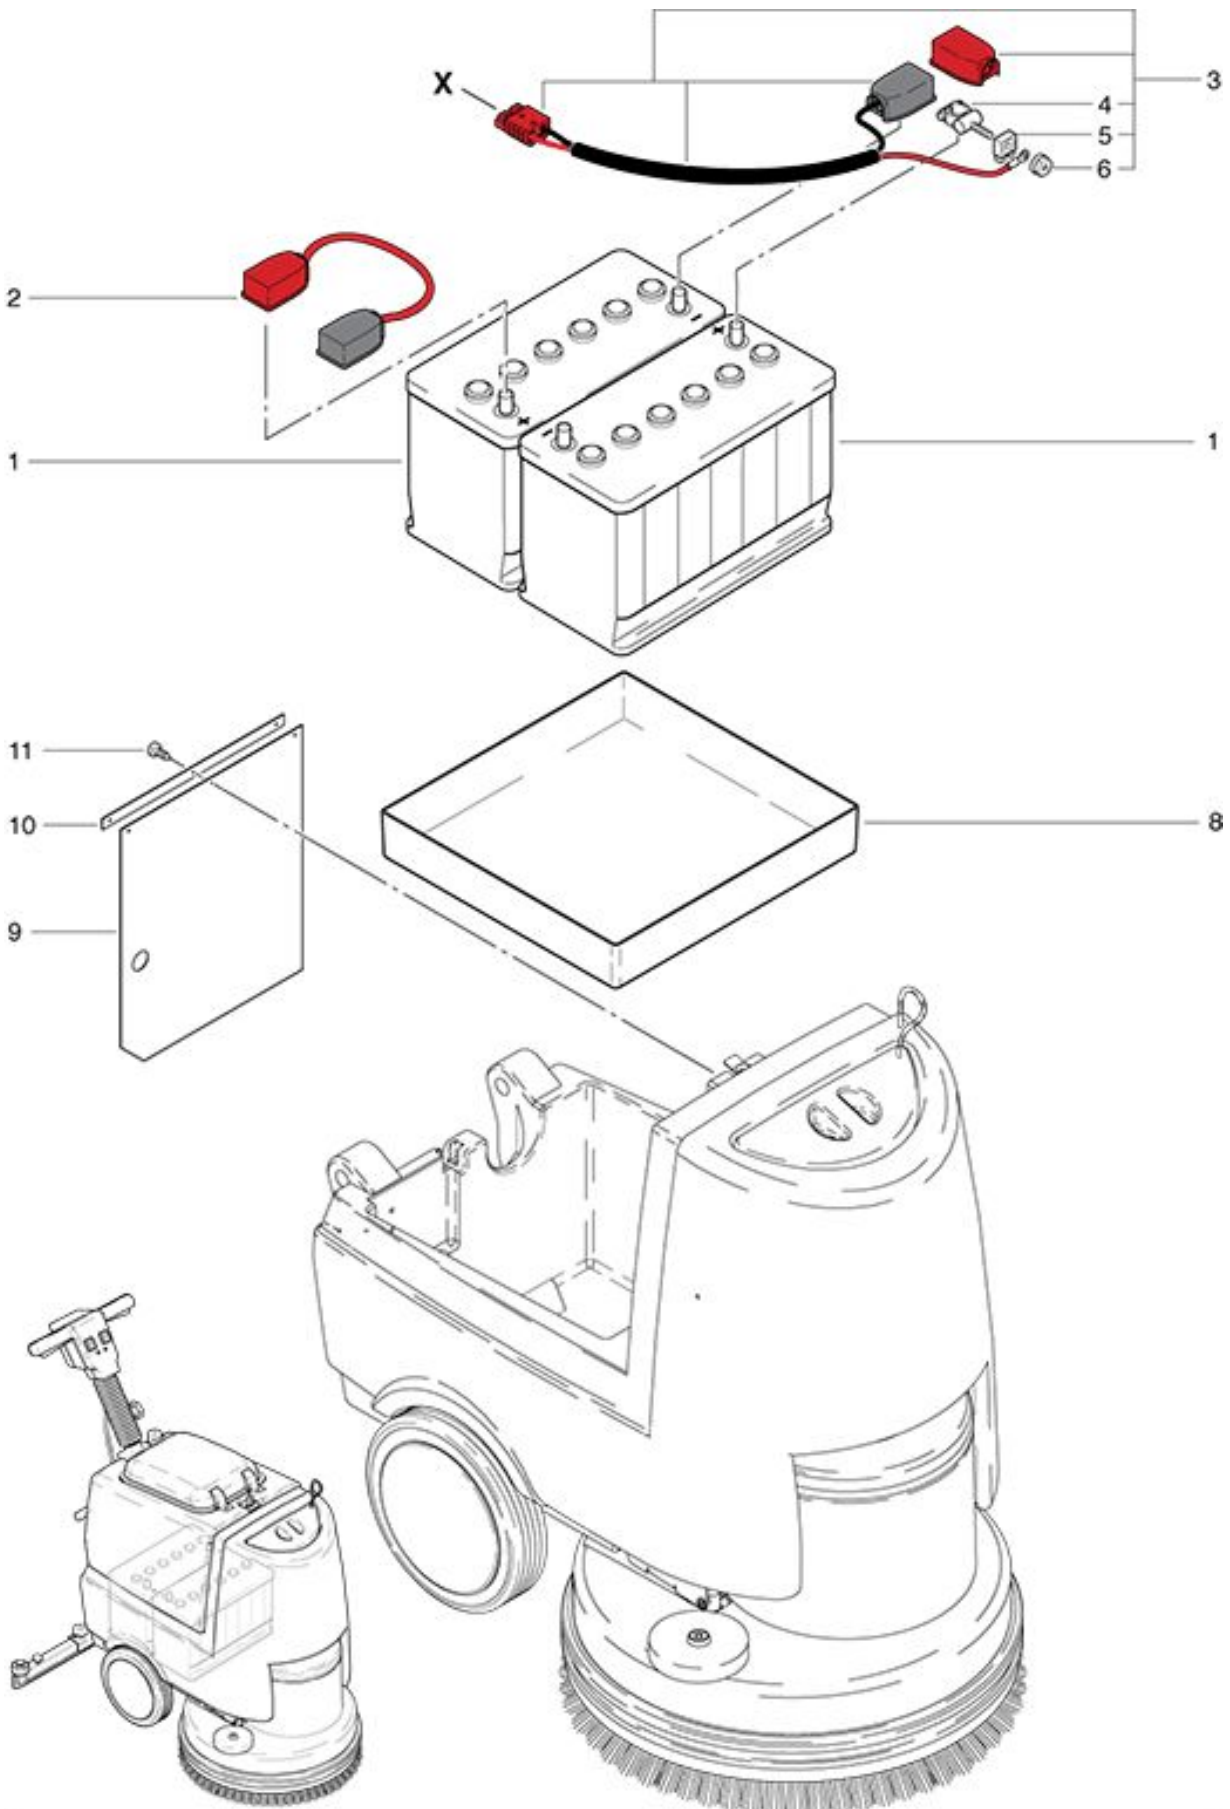

RA 501 IBC
Batterie assembling

As at: 09/09/15 Time:15:40

RA 501 IBC

Batterie assembling

As at: 09/09/15 Time:15:40

Pos.	Description	Reference
01	Set of Gel batteries 2x12 V / 70 Ah (5 hours)	500.091
02	Battery connecting cable 10 mm ² , L=200 mm	436.985
03	Battery cable tree of complete inclusive pos. 4,5+6	436.983
04	Battery clamp 1-polig	P...357 E
05	Fuse CF8, 75 A	560.710
06	Isolating nut/mother for CF8	710.353
08	Battery container	436.115
09	Electronic protection protection lug	436.625
10	Rail	436.624
11	Tapped screw 2,9x6,5	P...483 H