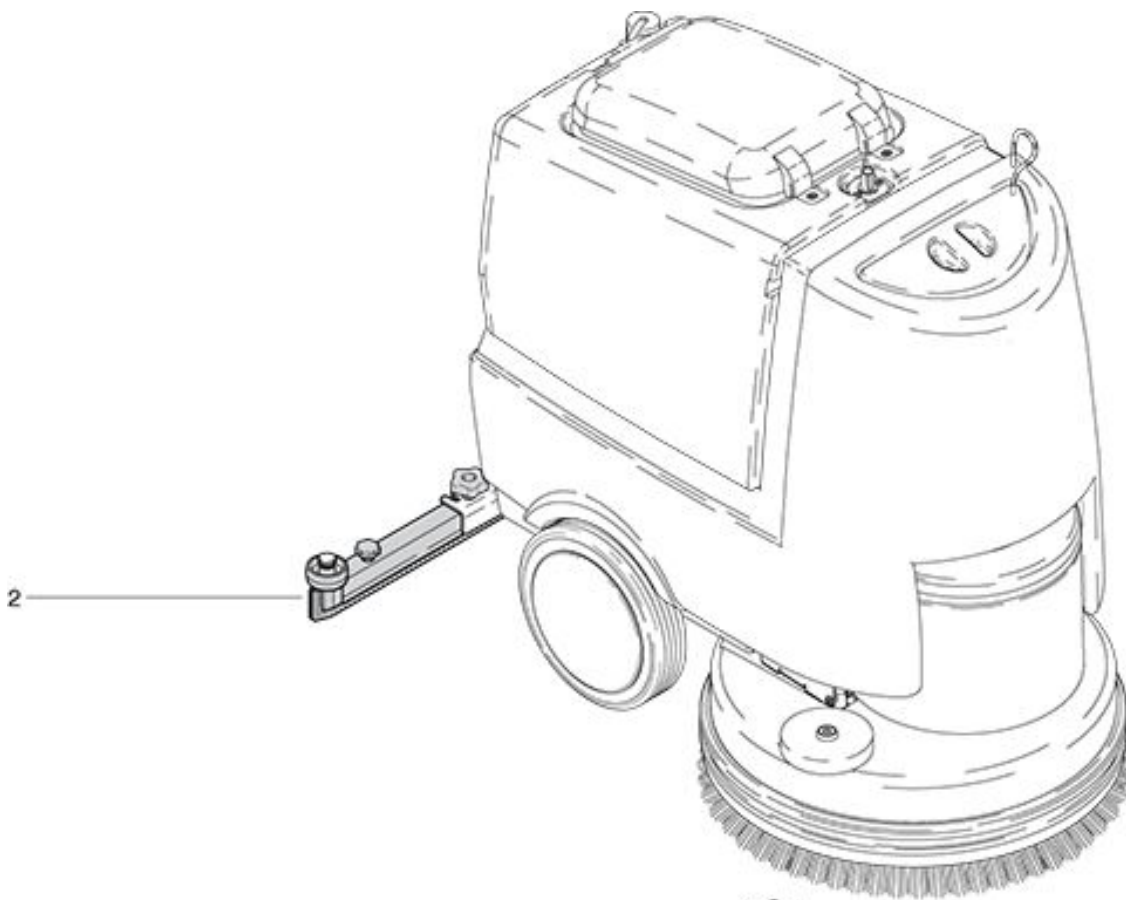

RA 501 IBC
Suction nozzle even

As at: 09/10/15 Time:09:13

RA 501 IBC

Suction nozzle even

As at: 09/10/15 Time:09:13

Pos.	Description	Reference
01	Suction nozzle even complete, including items 3-14	510.650
02	Suction nozzle even compl. including items 3-15	510.020
03	Suction nozzle housing	430.602
04	Nozzle end piece	530.606
05	Nozzle insert	530.601
08	Fender wheel	450.364 F
09	Distance piece 6/8x27,5 mm	530.609
10	Washer 6/16x1 mm	P...497 M
11	Cyndrical screw M 6x35	P...486 U
12	Screw knob M 6x20	P...494 X
13	Star handle	530.607
14	Star handle Ø 62 M 8x18 mm	P...253 M
15	Suction lips set, standard	530.080
15	Suction lips set, oil and fatsteadily	560.080