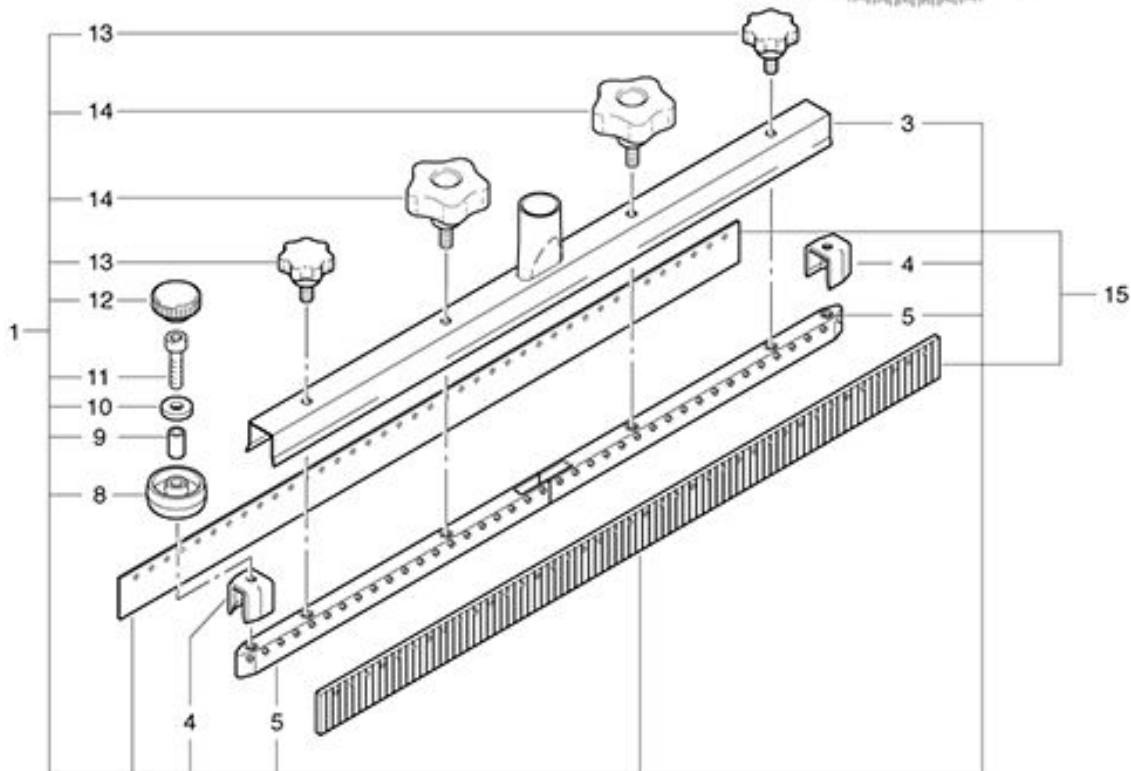

RA 501 IBC
Suction nozzle even

As at: 09/10/15 Time:09:13

RA 501 IBC

Suction nozzle even

As at: 09/10/15 Time:09:13

Pos.	Description	Reference
01	Suction nozzle even complete, including items 3-14	510.650
02	Suction nozzle even compl. including items 3-15	510.020
03	Suction nozzle housing	430.602
04	Nozzle end piece	530.606
05	Nozzle insert	530.601
08	Fender wheel	450.364 F
09	Distance piece 6/8x27,5 mm	530.609
10	Washer 6/16x1 mm	P...497 M
11	Cyndrical screw M 6x35	P...486 U
12	Screw knob M 6x20	P...494 X
13	Star handle	530.607
14	Star handle Ø 62 M 8x18 mm	P...253 M
15	Suction lips set, standard	530.080
15	Suction lips set, oil and fatsteadily	560.080