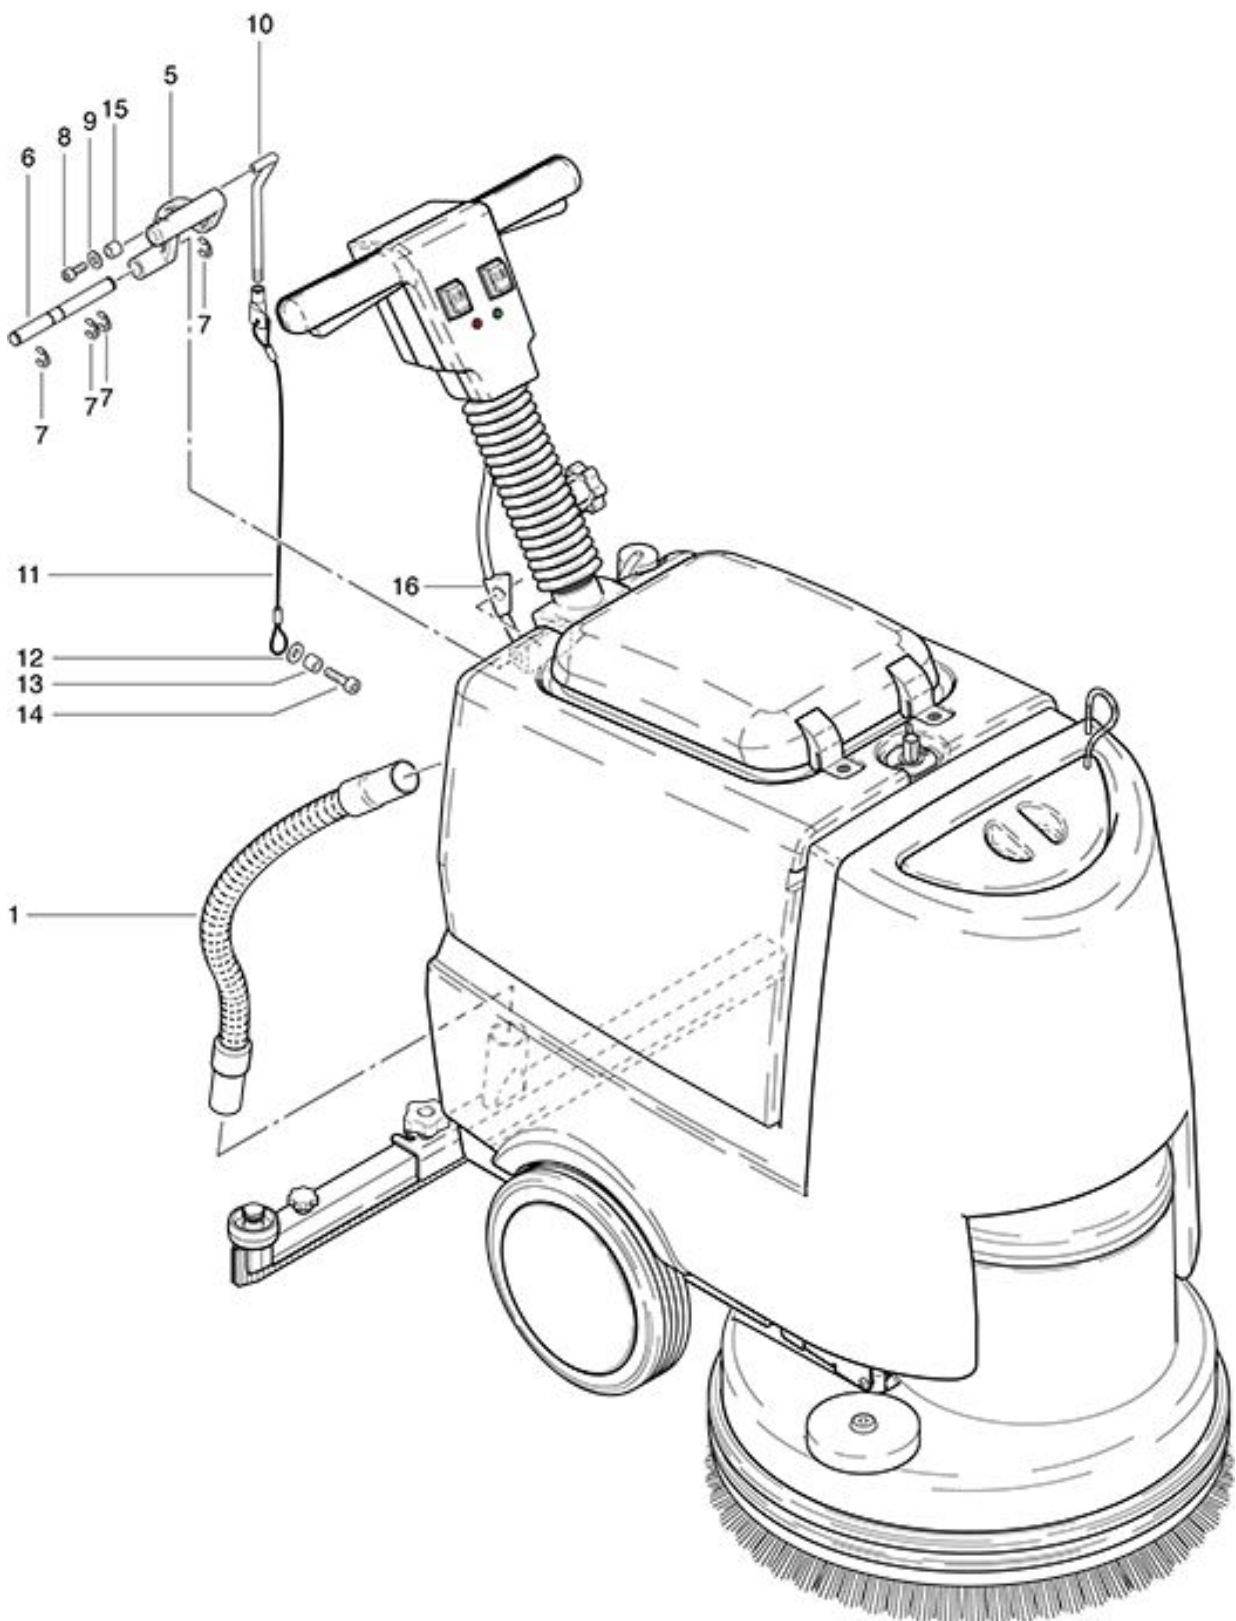

RA 501 IBC

Suction nozzle removal

As at: 09/10/15 Time:09:15

RA 501 IBC

Suction nozzle removal

As at: 09/10/15 Time:09:15

Pos.	Description	Reference
01	Hose complete	470.831
05	Lever to suction nozzle	432.365
06	Axle	432.361
07	Lock washer	P...499 Q
08	Fillister-head screw M 5x10	P...481 Z
09	Washer M 5	P...496 G
10	Lifting bar	432.370
11	Hauling cable RA 431 B	436.817
12	Washer M 5	P...496 K
13	Distance piece	430.618
14	Hexagon screw M 5x12	P...472 F
15	Distance piece	P...509 J
16	Cable entry	432.362