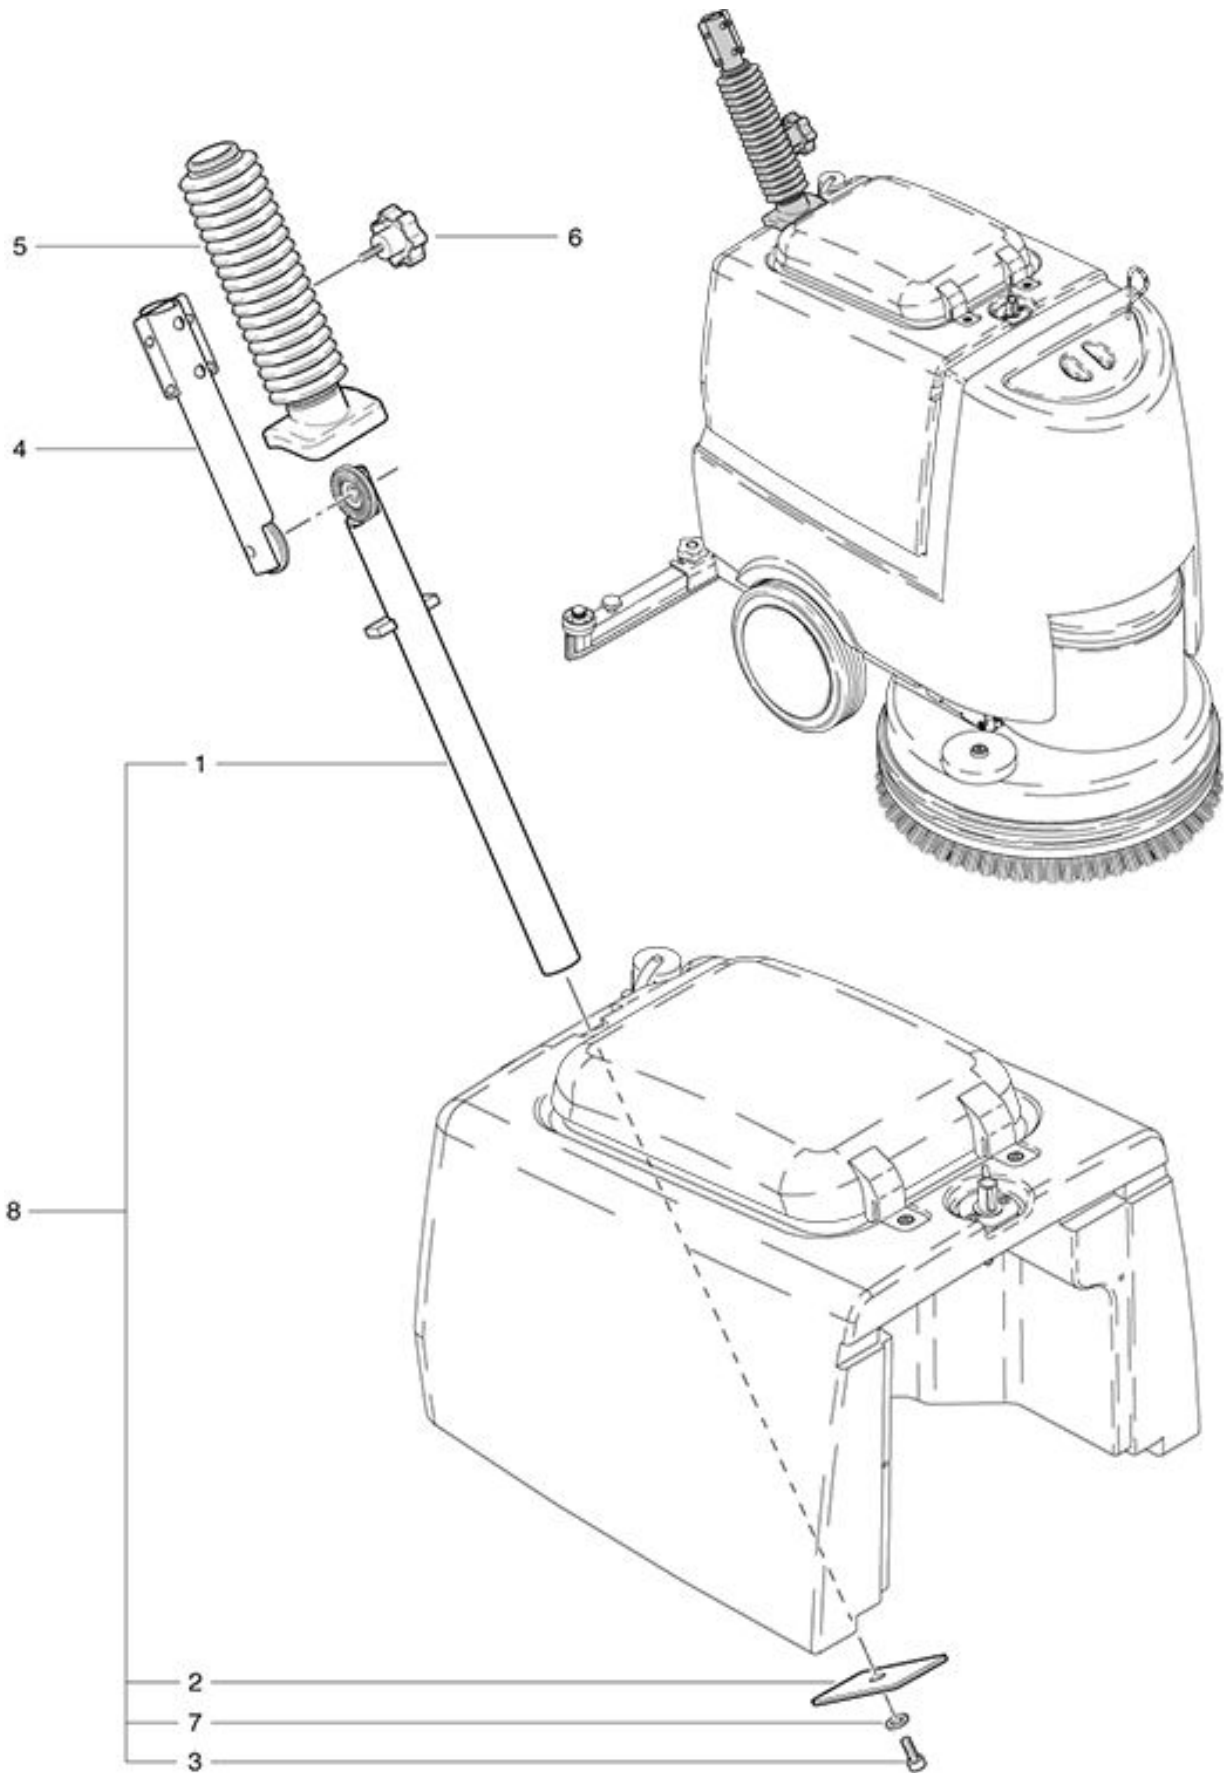

RA 501 IBC
Angled tube

As at: 09/09/15 Time:15:38

RA 501 IBC

Angled tube

As at: 09/09/15 Time:15:38

Pos.	Description	Reference
01	Lower angled tube	436.255
02	Disk	436.340
03	Cylindrical screw M 10x35	P...487 HA
04	Upper handle tube swivelling	432.410
05	Protection	432.405
06	Star handle Ø 62/M 8	P...253 K
07	Serrated lock washer M 10	P...498 F
08	Up to Masch.Nr. 8812-001 complete order: Pos.1,2,3 and 7	-